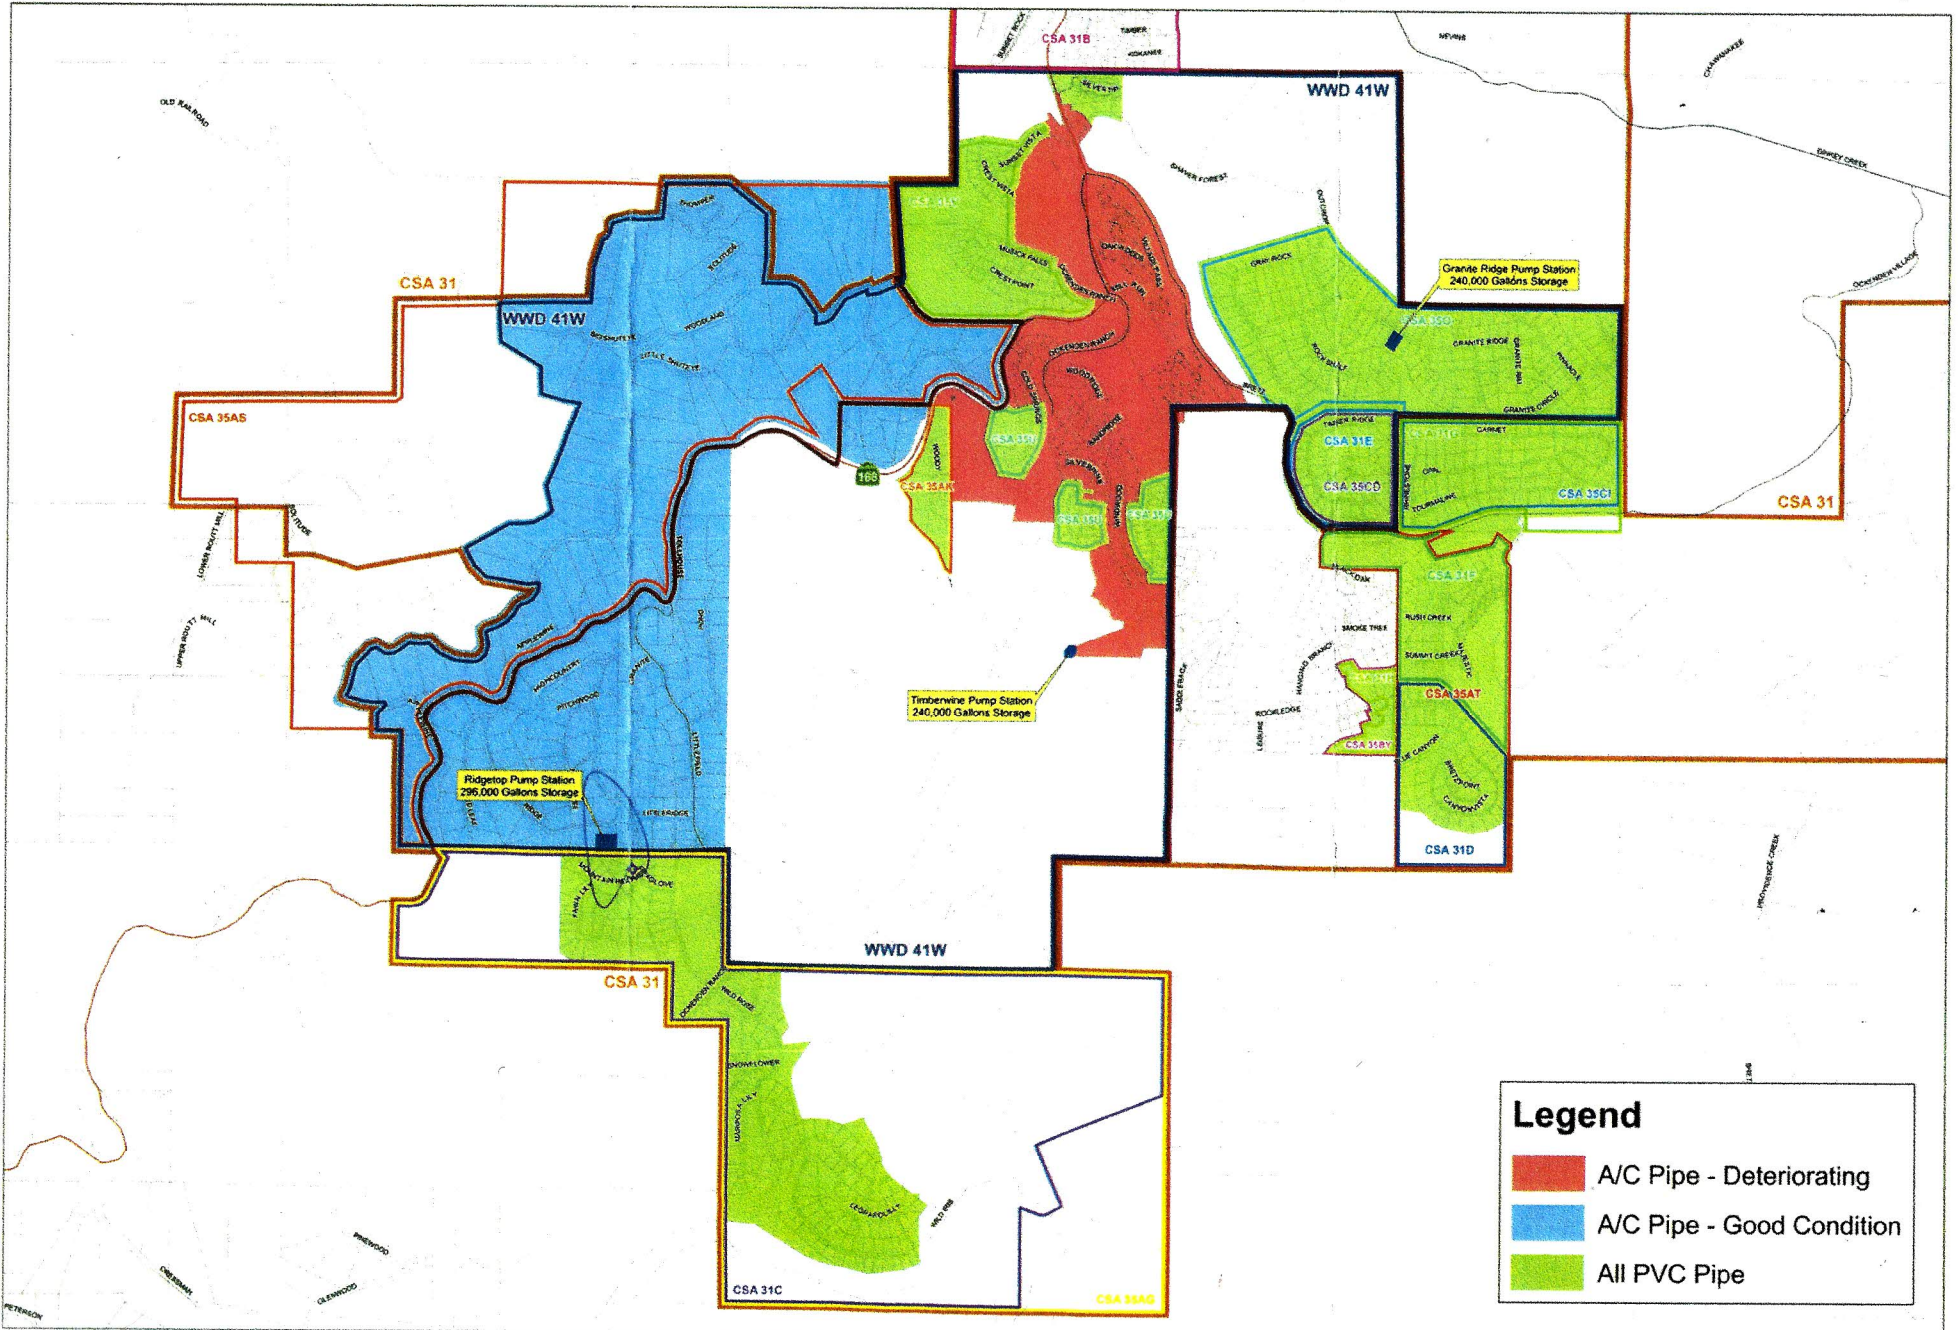

County of Fresno

Shaver Lake Area - A/C Pipe

0 0.25 0.5 1 Miles

Legend

- A/C Pipe - Deteriorating
- A/C Pipe - Good Condition
- All PVC Pipe